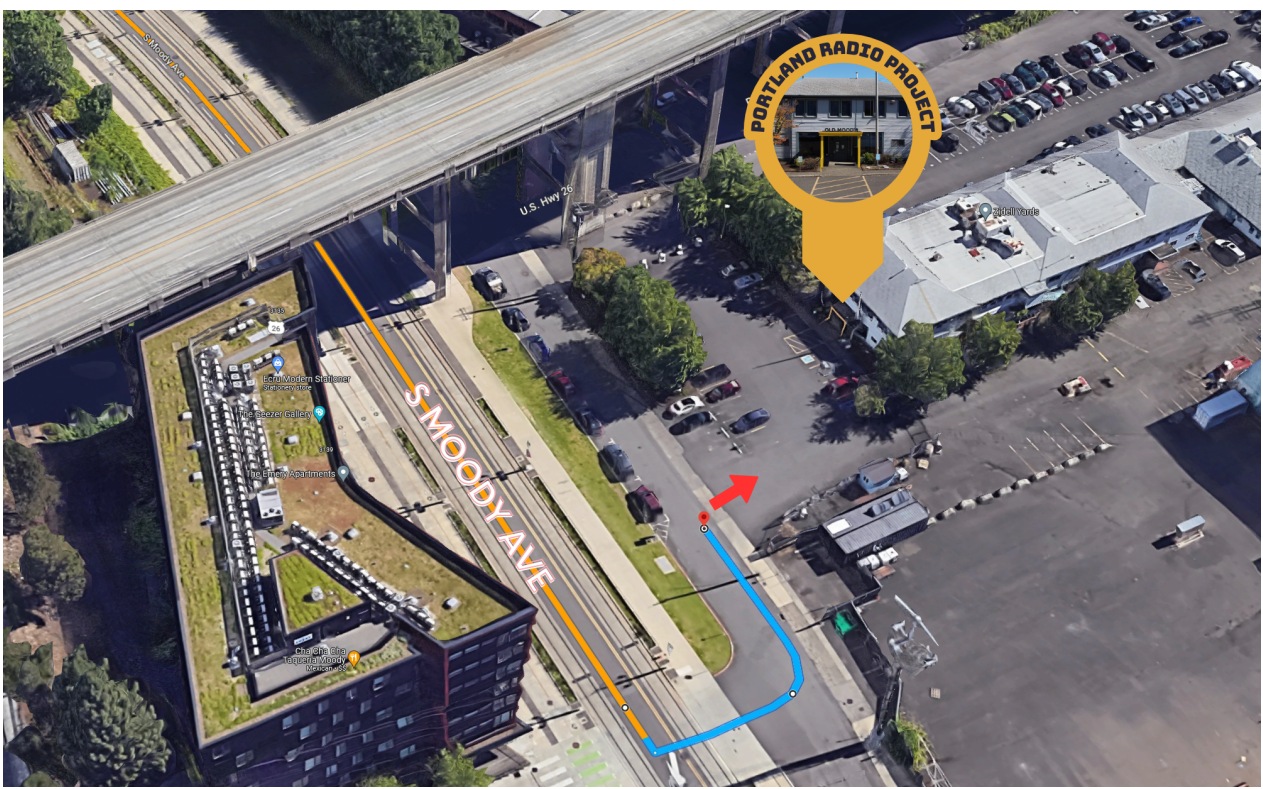

Driving Directions

PORTLAND RADIO PROJECT

Our Address: 3121 S. Moody Ave. #110 Portland, OR 97239-4505

We are located in the Old Moody building within Zidell Yards

Underneath the Ross Island Bridge - follow the streetcar line to S. Moody Ave. After turning off S Moody Ave, take a left and you will find the parking lot entrance on your right. Keep an eye out for the yellow building entrance.